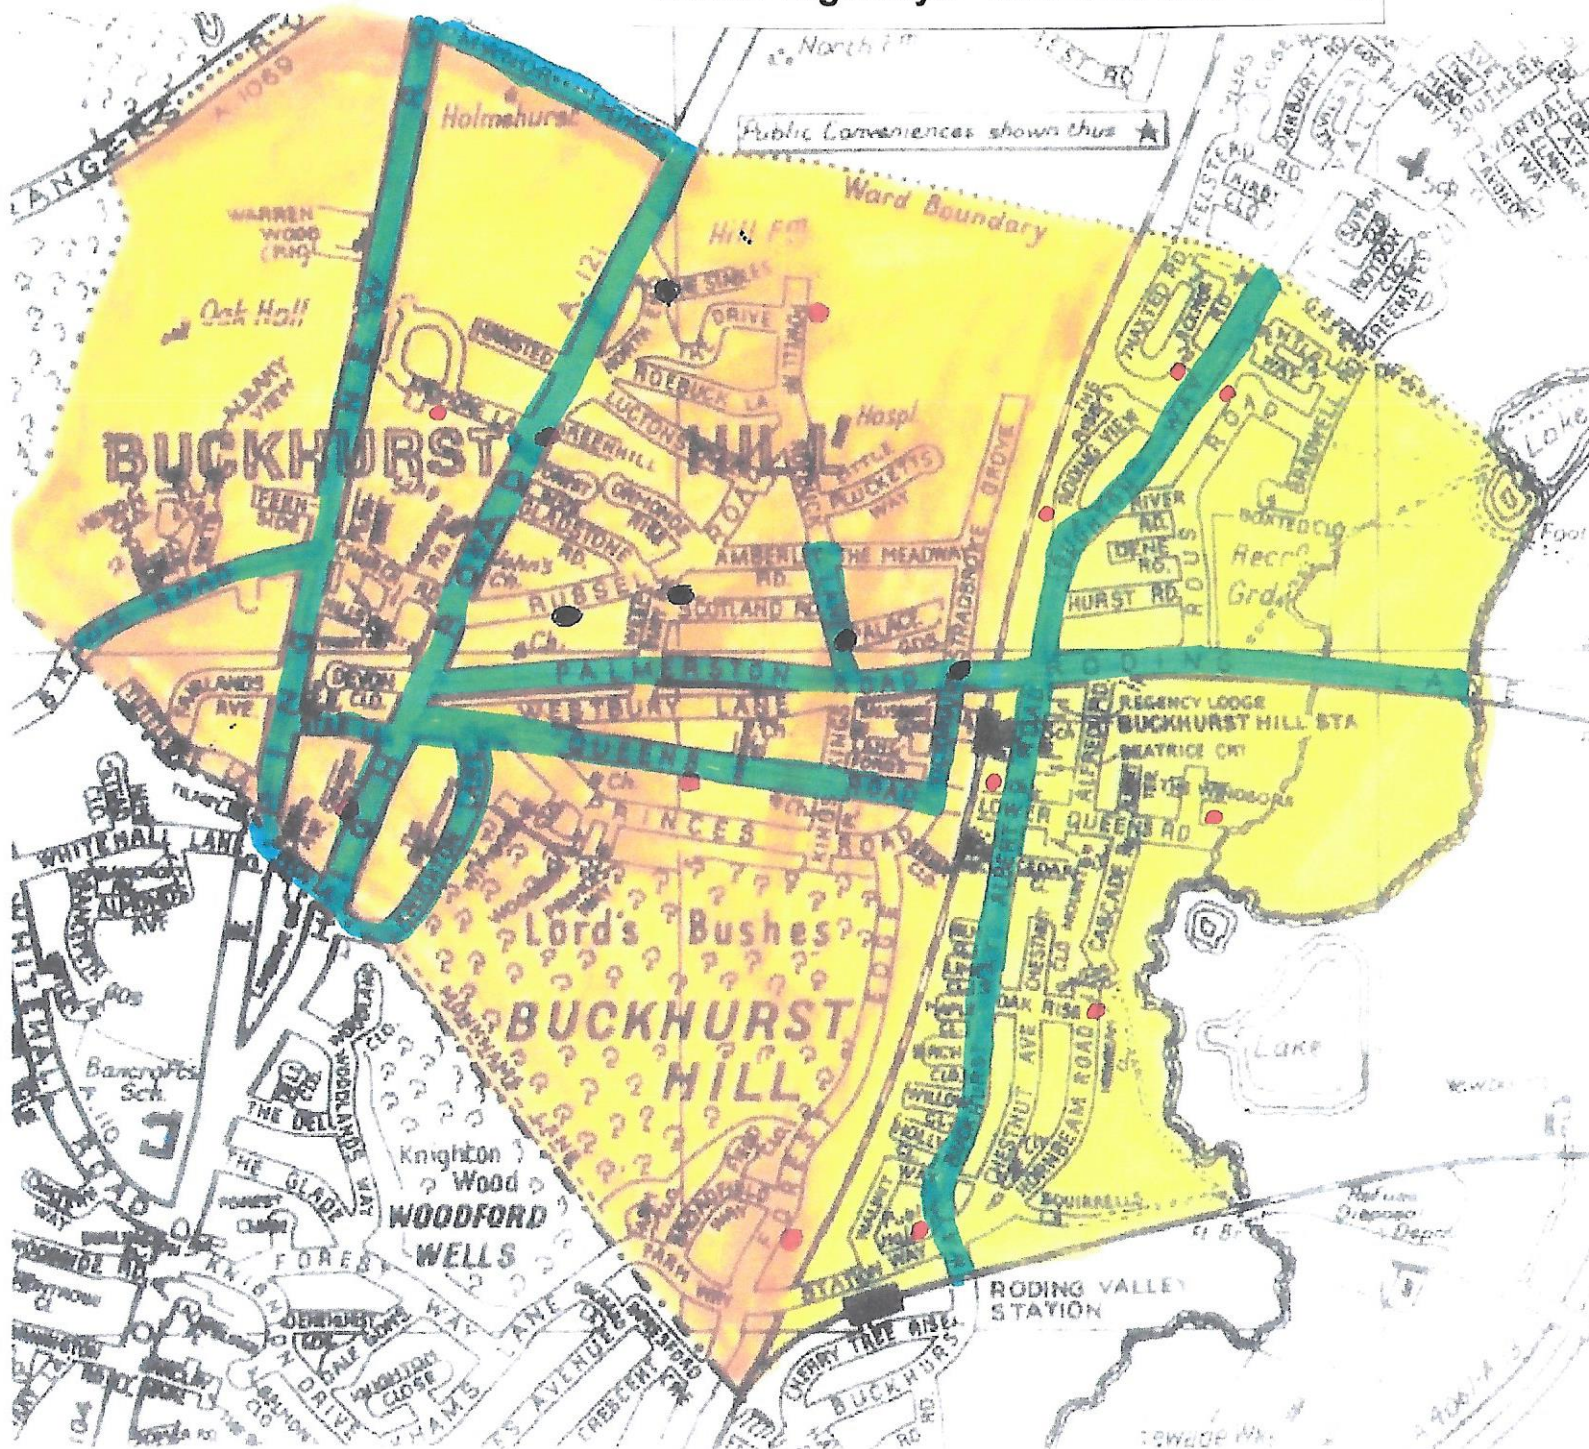

## Winter Highways - Salt bins and Gritting

### ECC Highways Bins (BLACK)

- STRADBROKE GROVE
- PALACE GARDENS
- SCOTLAND ROAD
- RUSSELL ROAD
- THE STABLES

### BHPC Bins (RED)

- RODING VALLEY HALL
- HORNBEAM CLOSE
- BHCP SCHOOL
- SYCAMORE HOUSE
- WOOLLARD CENTRE
- ROUS ROAD
- BLACKMORE ROAD
- POWELL ROAD
- ARDMORE LANE
- GREENHILL
- G C JOHNSONS
- SOMERSET COURT
- FOREST EDGE

### Gritted Roads

- PALMERSTON ROAD
- EPPING NEW ROAD
- HIGH ROAD
- RODING LANE
- BUCKHURST WAY
- LOUGHTON WAY
- KNIGHTON LANE
- STAG LANE
- CHURCH ROAD
- MANOR ROAD
- BROOK ROAD
- QUEENS ROAD
- VICTORIA ROAD
- ROEBUCK LANE